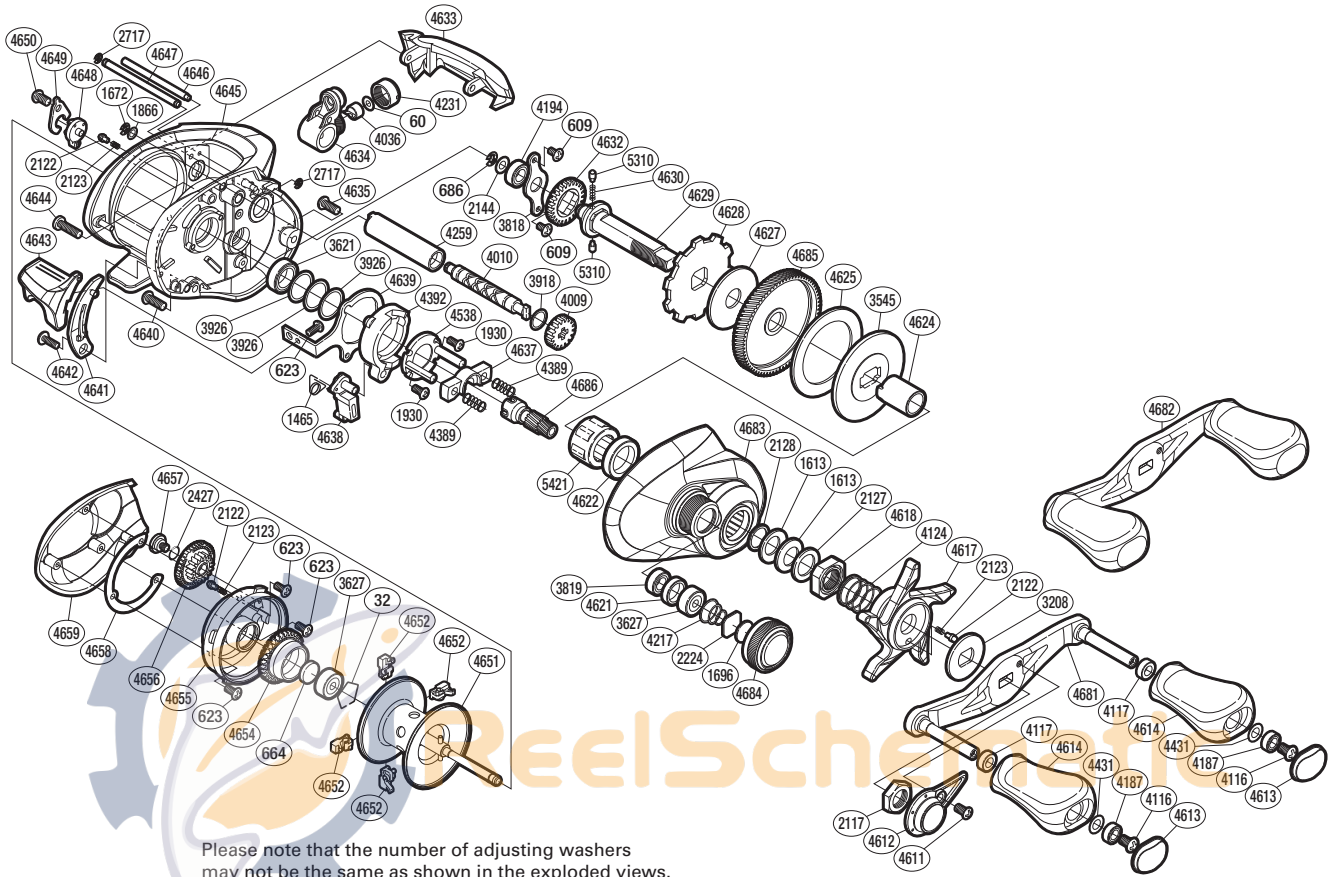

SHIMANO

CHRONARCH C14+ S A-RB

CH-CI4+150HG

Please note that the number of adjusting washers may not be the same as shown in the exploded views. (Adjustment will vary with each individual product.)

(51RH29A150U)